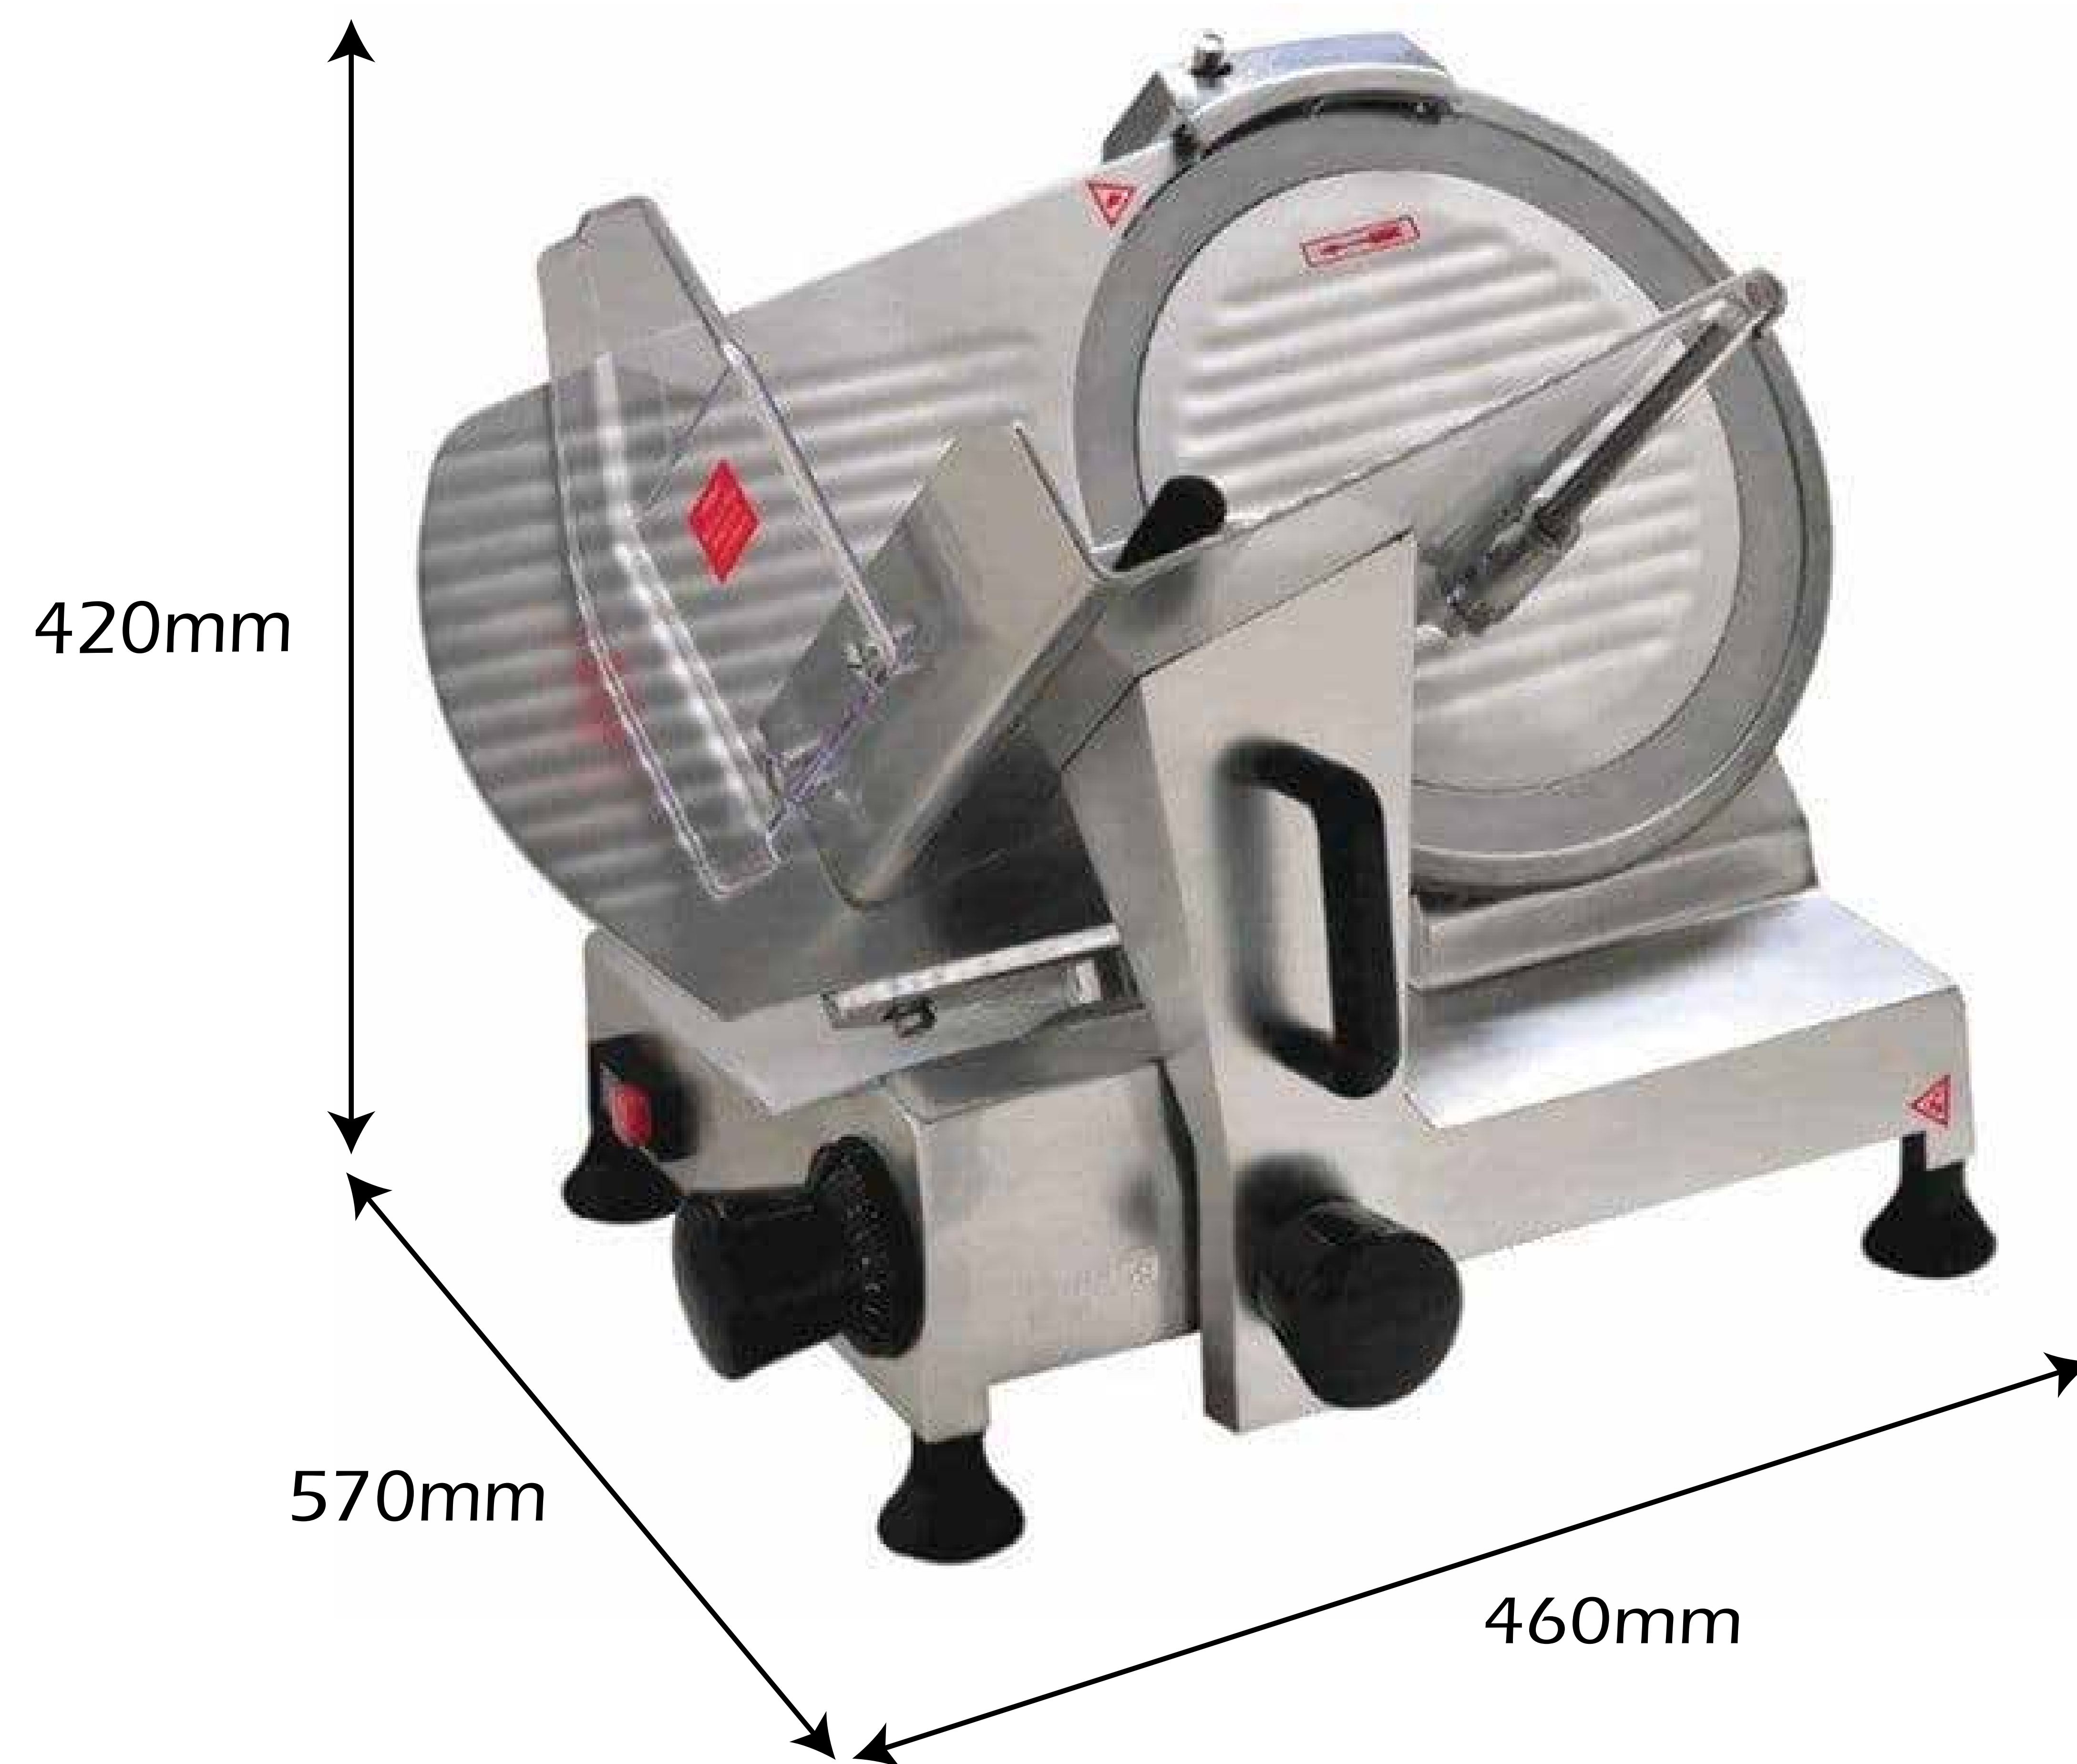

BORRELLI MS-10

Built in blade sharpener plus blade removal ring included

Plug
10 Amp

Material
Anodised Body

Blade Dimensions
10" / 250mm

Features
Maximum slice width 13mm
Safety guard
Adjustable feet